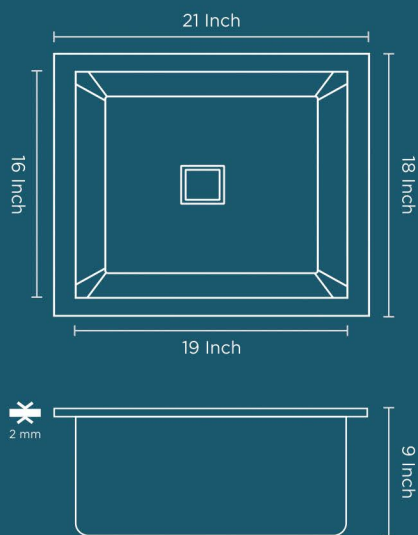

HAND CRAFTED SINK

SINGLE BOWL R-10

Overall Size - 21" x 18" x 9"

Bowl Size - 19" x 16"

Finish - Matt

MRP. : 4230 /-

ARONA
series

103