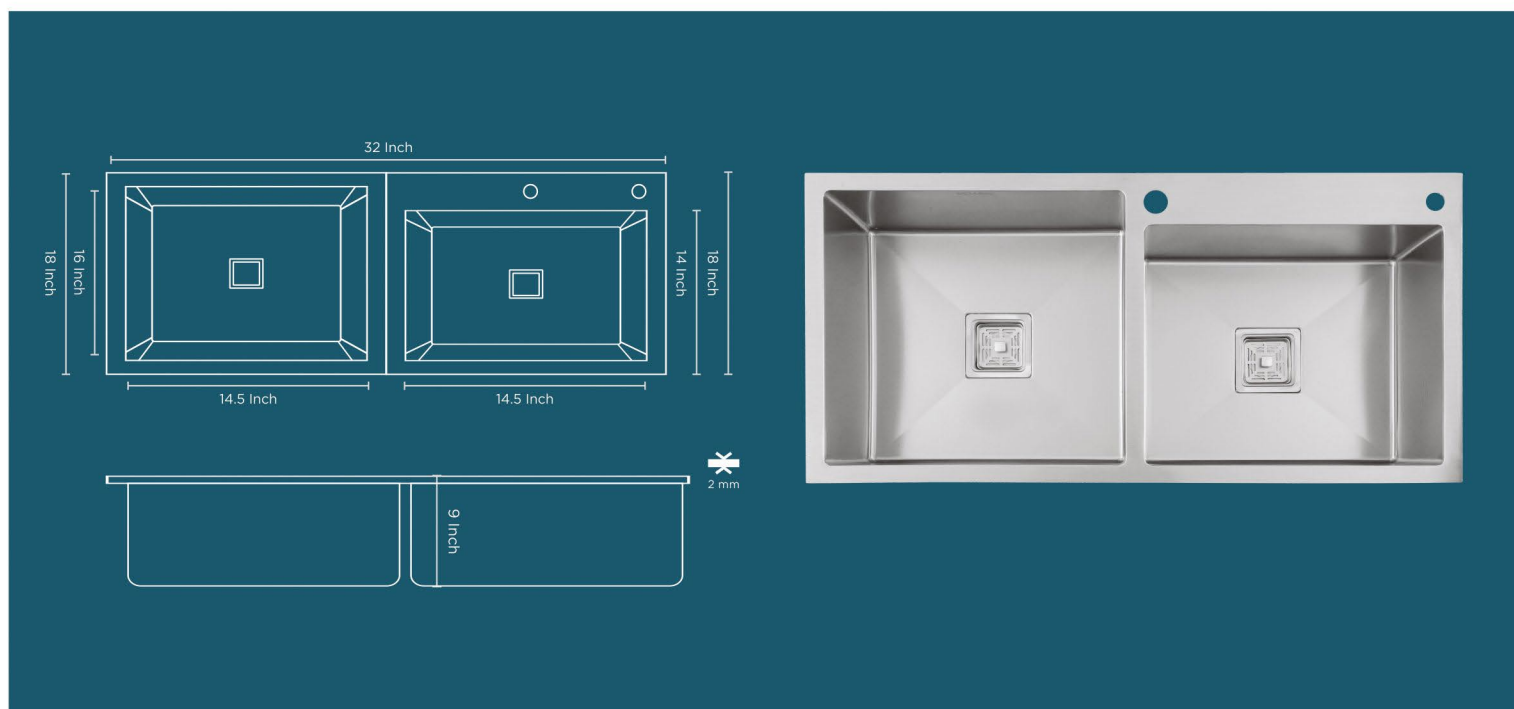

Overall Size - 24" x 18" x 9"

Bowl Size - 22" x 14"

Finish - Matt

MRP. : 4500 /-

HAND CRAFTED SINK

TAP HOLE DOUBLE BOWL R-10

Overall Size - 32" x 18" x 9"

Bowl Size - 14.5"x16" / 14.5"x14"

HAND CRAFTED SINK

TAP HOLE DOUBLE BOWL R-10

Overall Size - 45" x 20" x 9"

Bowl Size - 21"x18" / 21"x16"

Finish - Matt

MRP. : 9350 /-

All accessories are included with sink.

Model Name - BASKET
MRP. : 320 /-