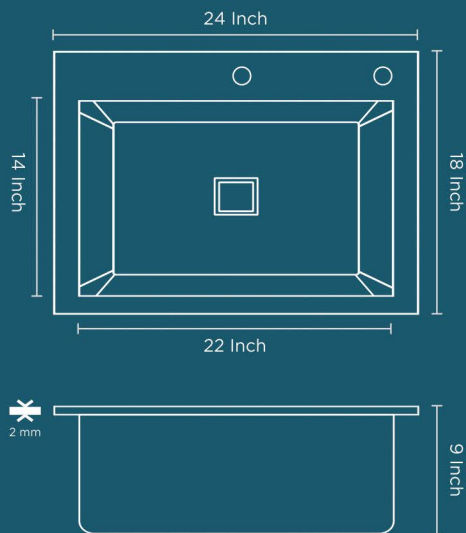

DOUBLE BOWL R-10

Overall Size - 32" x 18" x 10"

Bowl Size - 14.50" x 16" / 14.50" x 16"

Finish - Matt

MRP : 12500 /-

GALAXY
series

304

BELLOR

HAND CRAFTED SINK

DOUBLE BOWL R-10

Overall Size - 37" x 18" x 10"

Bowl Size - 17" x 16"

Finish - Matt

MRP. : 13500 /-

GALAXY
series

302

HAND CRAFTED SINK

DOUBLE BOWL R-10

Overall Size - 45" x 20" x 10"
Bowl Size - 21" x 18" / 21" x 18"
Finish - Matt

MRP. : 14900 /-

GALAXY
series

303

HAND CRAFTED SINK

TAP HOLE SINGLE BOWL R-10

Overall Size - 24" x 18" x 9"

Bowl Size - 22" x 14"

Finish - Matt

MRP. : 4500 /-

HAND CRAFTED SINK

TAP HOLE DOUBLE BOWL R-10

Overall Size - 32" x 18" x 9"

Bowl Size - 14.5"x16" / 14.5"x14"