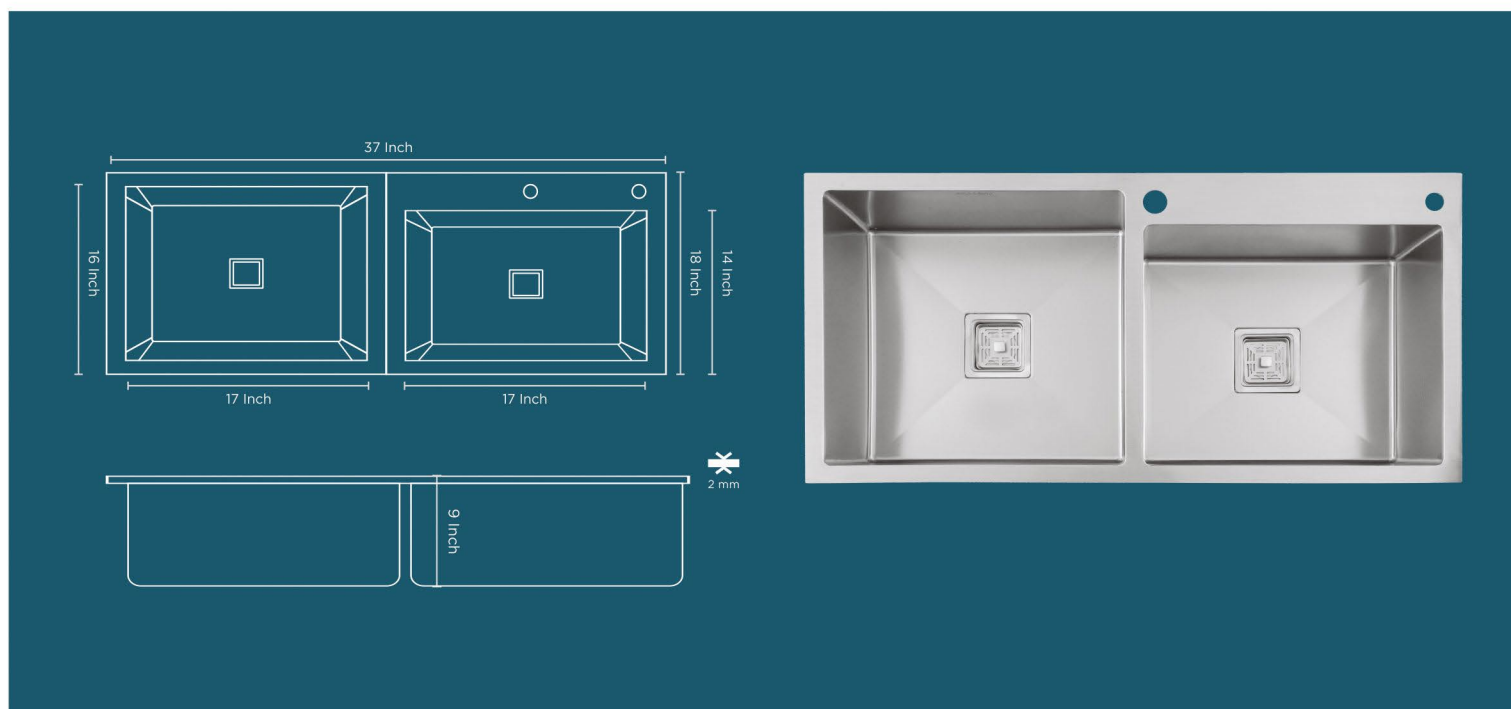

HAND CRAFTED SINK

TAP HOLE DOUBLE BOWL R-10

Overall Size - 37" x 18" x 9"

Bowl Size - 17"x16"/ 17"x14"

Finish - Matt

MRP. : 8650 /-