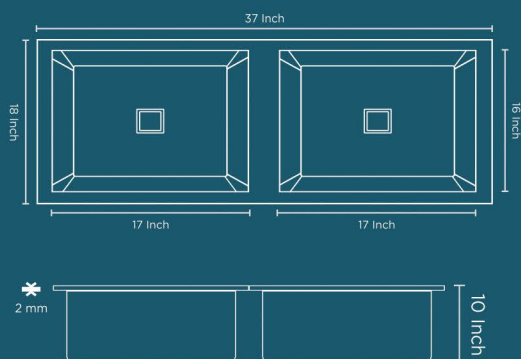

Overall Size - 32" x 18" x 10"

Bowl Size - 30" x 16"

Finish - Matt

MRP. : 9150 /-

GALAXY
series

306

SELLOR

HAND CRAFTED SINK

DOUBLE BOWL R-10

Overall Size - 32" x 18" x 10"

Bowl Size - 14.50" x 16" / 14.50" x 16"

Finish - Matt

MRP : 12500 /-

GALAXY
series

304

BELLOR

HAND CRAFTED SINK

DOUBLE BOWL R-10

Overall Size - 37" x 18" x 10"

Bowl Size - 17" x 16"

Finish - Matt

MRP. : 13500 /-

GALAXY
series

302

HAND CRAFTED SINK

DOUBLE BOWL R-10

Overall Size - 45" x 20" x 10"
Bowl Size - 21" x 18" / 21" x 18"
Finish - Matt

MRP. : 14900 /-

GALAXY
series

303

HAND CRAFTED SINK

TAP HOLE SINGLE BOWL R-10