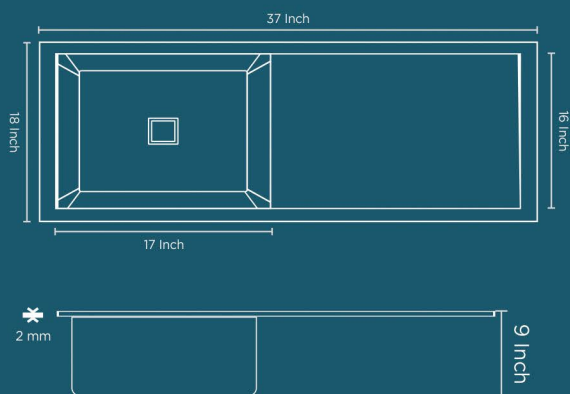

DOUBLE BOWL R-10

Overall Size - 32" x 18" x 9"

Bowl Size - 14.50" x 16" / 14.50" x 16"

Finish - Matt

MRP. : 8100 /-

ARONA
series

106

HAND CRAFTED SINK

DOUBLE BOWL R-10

Overall Size - 37" x 18" x 09"

Bowl Size - 17" x 16"

Finish - Matt

MRP. : 8500 /-

ARONA
series

107

HAND CRAFTED SINK

DOUBLE BOWL R-10

Overall Size - 45" x 20" x 09"

Bowl Size - 21" x 18" / 21" x 18"

Finish - Matt

MRP. : 9200 /-

ARONA
series

108

BELLOR

HAND CRAFTED SINK

DRAIN BOARD R-10

Overall Size - 37" x 18" x 09"

Bowl Size - 17" x 16"

Finish - Matt

MRP. : 7800 /-

ARONA
series

109