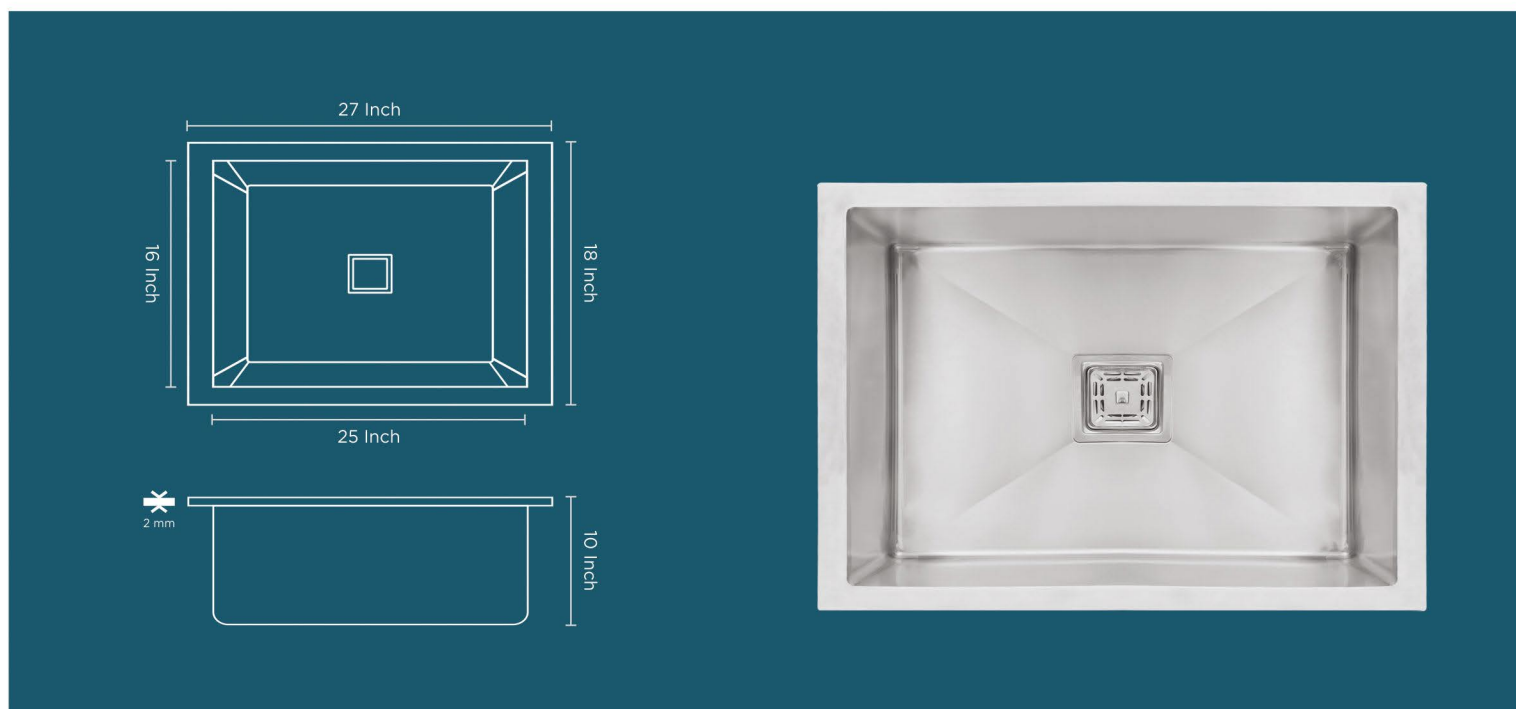

HAND CRAFTED SINK

SINGLE BOWL R-10

Overall Size - 27" x 18" x 10"

Bowl Size - 25" x 16"

Finish - Matt

MRP. : 8600 /-

GALAXY
series

307