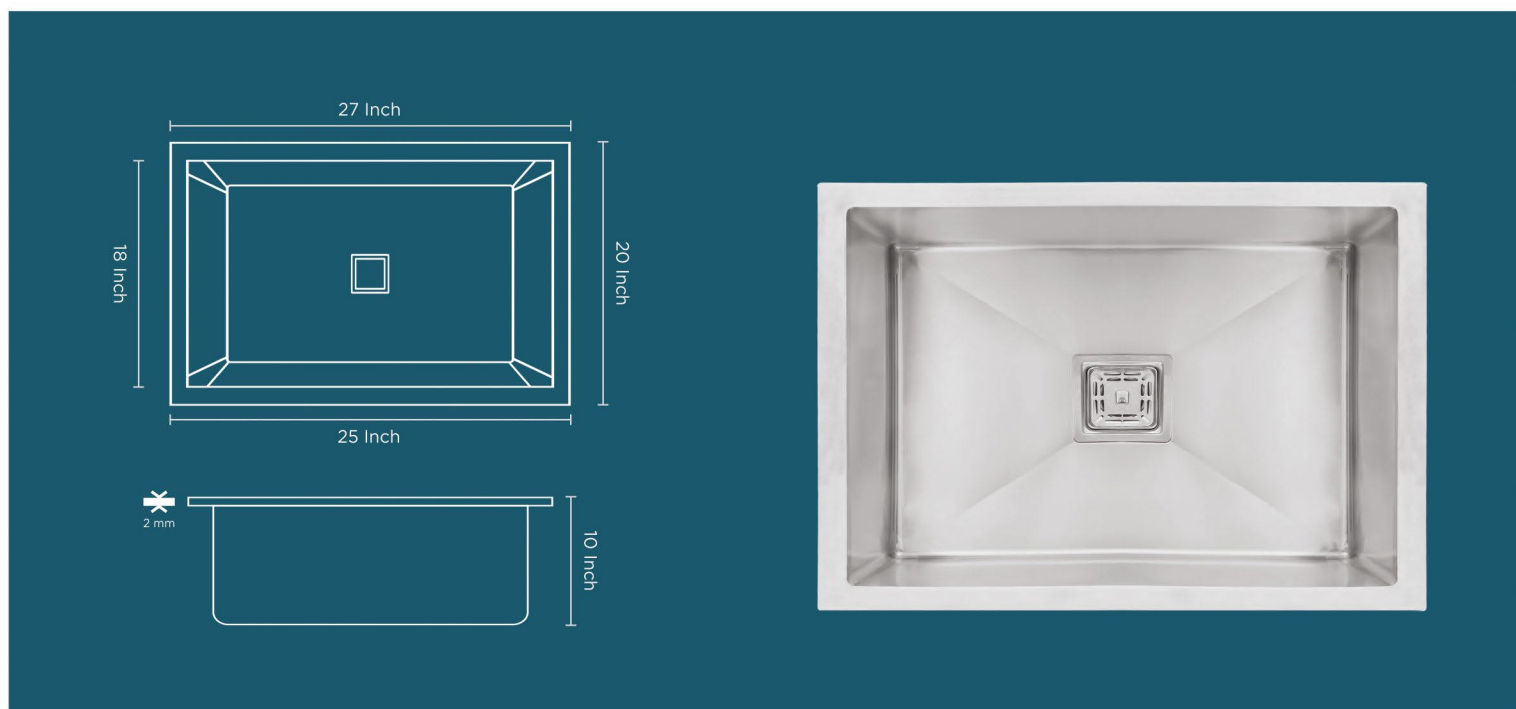

HAND CRAFTED SINK

SINGLE BOWL R-10

Overall Size - 27" x 20" x 10"

Bowl Size - 25" x 18"

Finish - Matt

MRP. : 8850 /-

GALAXY
series

309