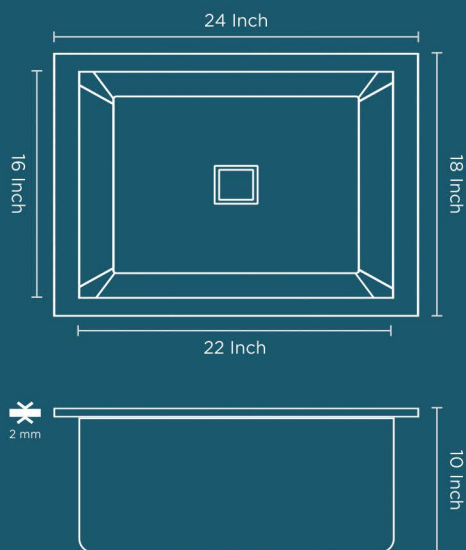

DOUBLE BOWL R-10

Overall Size - 37" x 18" x 09"

Bowl Size - 17" x 16"

Finish - Matt

MRP. : 8500 /-

ARONA
series

107

HAND CRAFTED SINK

DOUBLE BOWL R-10

Overall Size - 45" x 20" x 09"

Bowl Size - 21" x 18" / 21" x 18"

Finish - Matt

MRP. : 9200 /-

ARONA
series

108

BELLOR

ELLOR

HAND CRAFTED SINK

SINGLE BOWL R-10

Overall Size - 24" x 18" x 10"

Bowl Size - 22" x 16"

Finish - Matt

MRP. : 5270 /-

MILANO
series

201

SELLER

HAND CRAFTED SINK

SINGLE BOWL R-10

Overall Size - 24" x 18" x 10"

Bowl Size - 22" x 16"

Finish - Matt

MRP. : 7600 /-