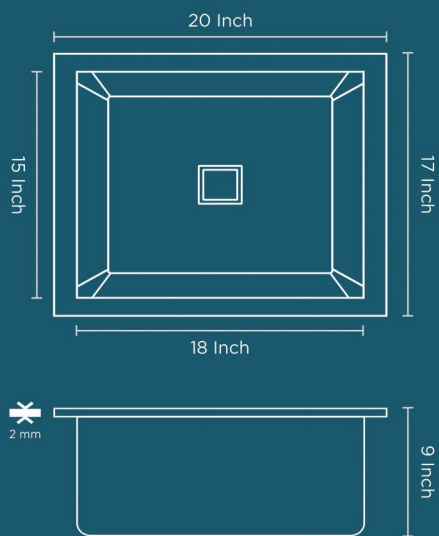

HAND CRAFTED SINK

SINGLE BOWL R-10

Overall Size - 18" x 18" x 9"

Bowl Size - 16" x 16"

Finish - Matt

MRP. : 3970 /-

ARONA
series

114

HAND CRAFTED SINK

SINGLE BOWL R-10

Overall Size - 20" x 17" x 9"

Bowl Size - 18" x 15"

Finish - Matt

MRP. : 4050 /-

ARONA
series

102

DOUBLE BOWL R-10

Overall Size - 32" x 18" x 9"

Bowl Size - 14.50" x 16" / 14.50" x 16"

Finish - Matt

MRP. : 8100 /-

ARONA
series

106

HAND CRAFTED SINK

DOUBLE BOWL R-10

Overall Size - 45" x 20" x 09"

Bowl Size - 21" x 18" / 21" x 18"

Finish - Matt

MRP. : 9200 /-

ARONA
series

108

BELLOR