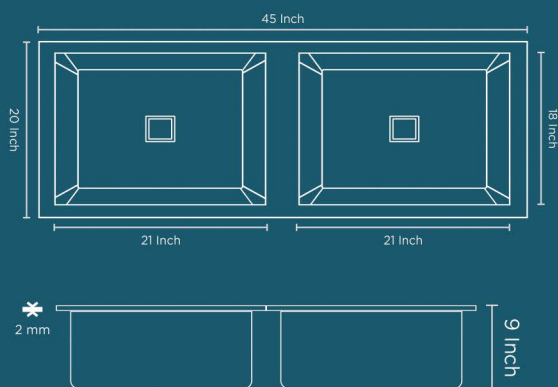

DOUBLE BOWL R-10

Overall Size - 32" x 18" x 9"

Bowl Size - 14.50" x 16" / 14.50" x 16"

Finish - Matt

MRP. : 8100 /-

ARONA
series

106

HAND CRAFTED SINK

DOUBLE BOWL R-10

Overall Size - 37" x 18" x 09"

Bowl Size - 17" x 16"

Finish - Matt

MRP. : 8500 /-

ARONA
series

107

HAND CRAFTED SINK

DOUBLE BOWL R-10

Overall Size - 45" x 20" x 09"

Bowl Size - 21" x 18" / 21" x 18"

Finish - Matt

MRP. : 9200 /-

ARONA
series

108

BELLOR

HAND CRAFTED SINK

DRAIN BOARD R-10

Overall Size - 37" x 18" x 09"

Bowl Size - 17" x 16"

Finish - Matt

MRP. : 7800 /-

ARONA
series

109