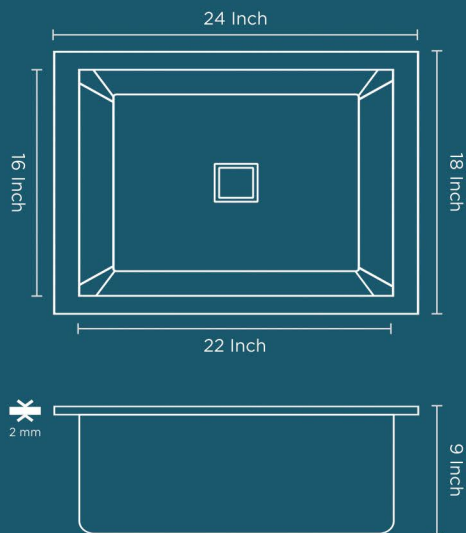

103

SELLOR

HAND CRAFTED SINK

SINGLE BOWL R-10

Overall Size - 22" x 18" x 9"

Bowl Size - 20" x 16"

Finish - Matt

MRP. : 4320 /-

HAND CRAFTED SINK

SINGLE BOWL R-10

Overall Size - 24" x 18" x 9"

Bowl Size - 22" x 16"

Finish - Matt

MRP. : 4390 /-

HAND CRAFTED SINK

SINGLE BOWL R-10

DOUBLE BOWL R-10

Overall Size - 32" x 18" x 9"

Bowl Size - 14.50" x 16" / 14.50" x 16"

Finish - Matt

MRP. : 8100 /-

ARONA
series

106

HAND CRAFTED SINK

DOUBLE BOWL R-10

Overall Size - 37" x 18" x 09"

Bowl Size - 17" x 16"

Finish - Matt

MRP. : 8500 /-

ARONA
series

107

HAND CRAFTED SINK