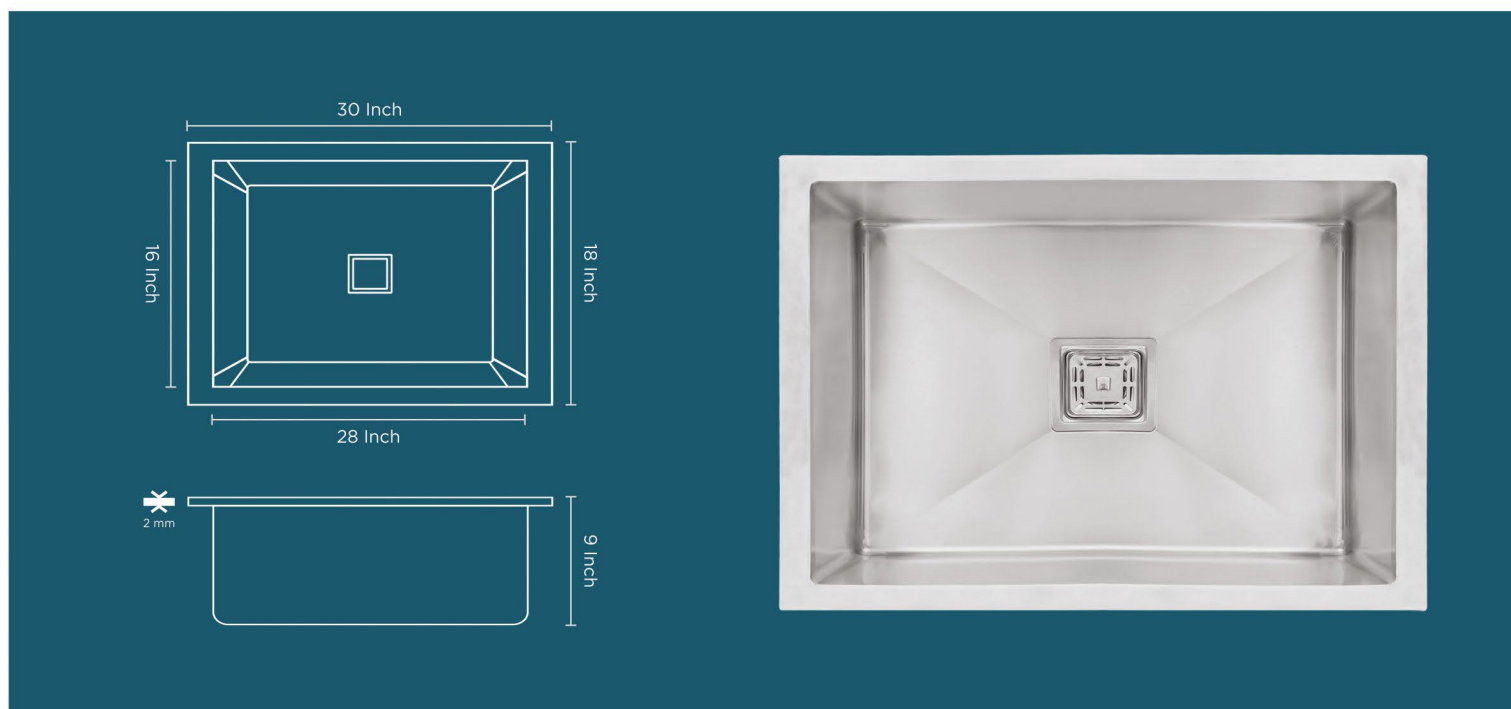

HAND CRAFTED SINK

SINGLE BOWL R-10

Overall Size - 30" x 18" x 9"

Bowl Size - 28" x 16"

Finish - Matt

MRP. : 5700 /-