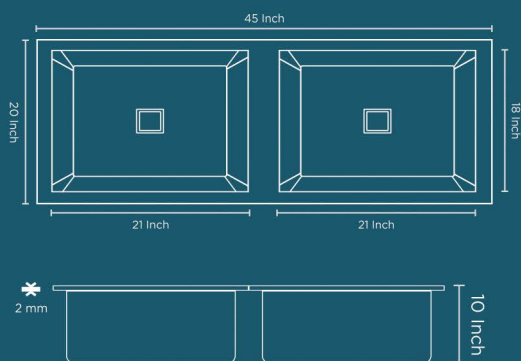

DOUBLE BOWL R-10

Overall Size - 32" x 18" x 10"

Bowl Size - 14.50" x 16" / 14.50" x 16"

Finish - Matt

MRP : 12500 /-

GALAXY
series

304

BELLOR

HAND CRAFTED SINK

DOUBLE BOWL R-10

Overall Size - 37" x 18" x 10"

Bowl Size - 17" x 16"

Finish - Matt

MRP. : 13500 /-

GALAXY
series

302

HAND CRAFTED SINK

DOUBLE BOWL R-10

Overall Size - 45" x 20" x 10"
Bowl Size - 21" x 18" / 21" x 18"
Finish - Matt

MRP. : 14900 /-

GALAXY
series

303

HAND CRAFTED SINK

TAP HOLE SINGLE BOWL R-10

Overall Size - 24" x 18" x 9"

Bowl Size - 22" x 14"

Finish - Matt

MRP. : 4500 /-

HAND CRAFTED SINK

TAP HOLE DOUBLE BOWL R-10

Overall Size - 32" x 18" x 9"

Bowl Size - 14.5"x16" / 14.5"x14"