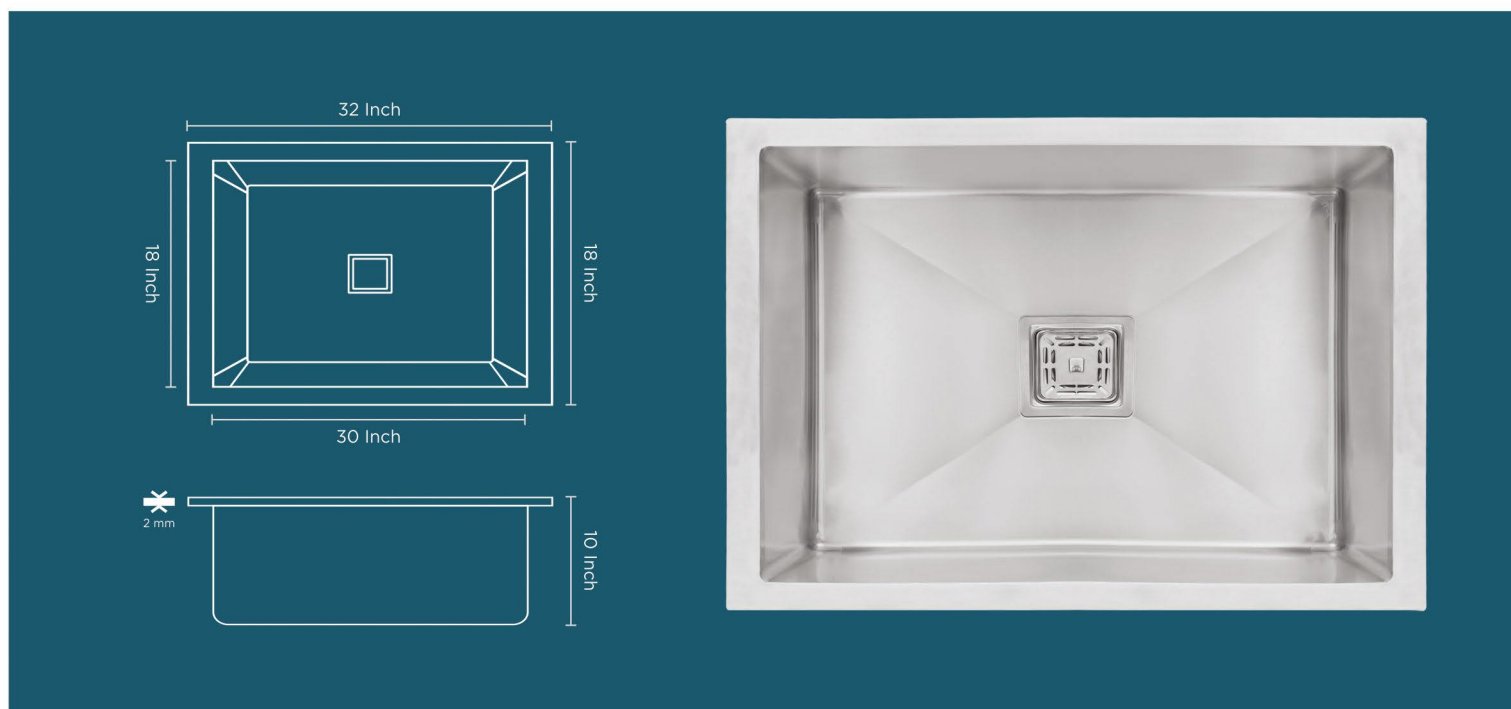

Overall Size - 30" x 18" x 10"

Bowl Size - 28" x 16"

Finish - Matt

MRP. : 8800 /-

GALAXY
series

305

HAND CRAFTED SINK

SINGLE BOWL R-10

DOUBLE BOWL R-10

Overall Size - 32" x 18" x 10"

Bowl Size - 14.50" x 16" / 14.50" x 16"

Finish - Matt

MRP : 12500 /-

GALAXY
series

304

BELLOR