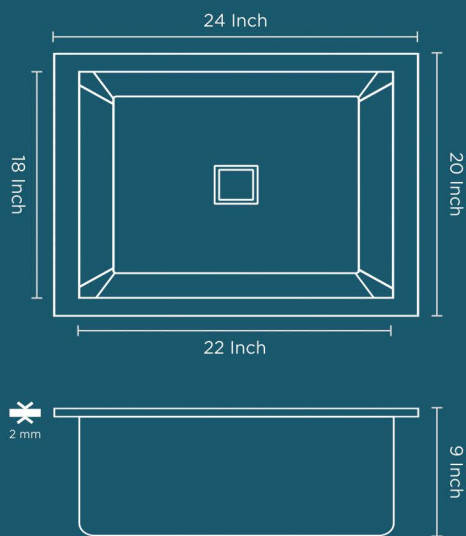

HAND CRAFTED SINK

SINGLE BOWL R-10

Overall Size - 24" x 18" x 9"

Bowl Size - 22" x 16"

Finish - Matt

MRP. : 4390 /-

HAND CRAFTED SINK

SINGLE BOWL R-10

Overall Size - 24" x 20" x 9"

Bowl Size - 22" x 18"

Finish - Matt

MRP. : 5370 /-

HAND CRAFTED SINK

SINGLE BOWL R-10

Overall Size - 27" x 18" x 9"

Bowl Size - 25" x 16"

DOUBLE BOWL R-10

Overall Size - 32" x 18" x 9"

Bowl Size - 14.50" x 16" / 14.50" x 16"

Finish - Matt

MRP. : 8100 /-

ARONA
series

106

HAND CRAFTED SINK

DOUBLE BOWL R-10

Overall Size - 45" x 20" x 09"

Bowl Size - 21" x 18" / 21" x 18"

Finish - Matt

MRP. : 9200 /-

ARONA
series

108

BELLOR