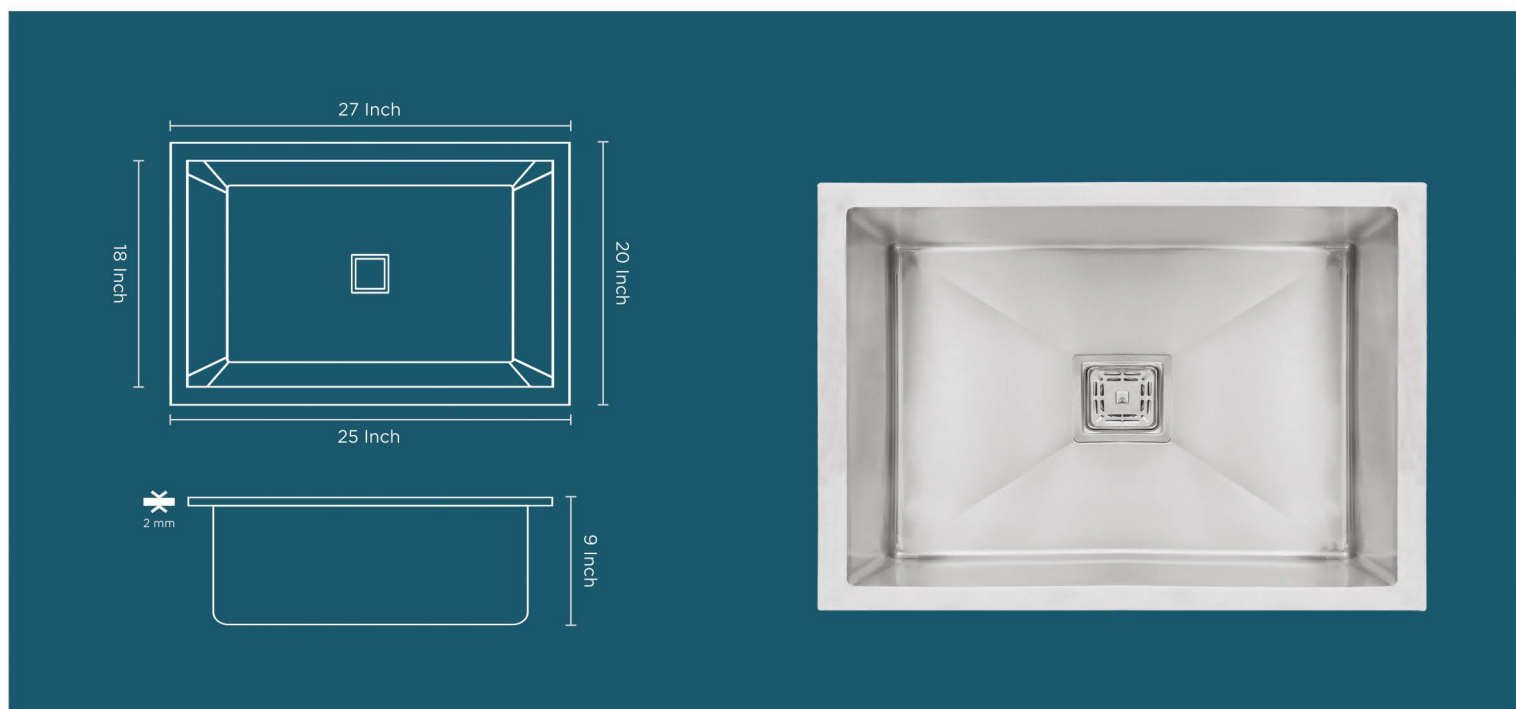

HAND CRAFTED SINK

SINGLE BOWL R-10

Overall Size - 27" x 20" x 9"

Bowl Size - 25" x 18"

Finish - Matt

MRP. : 5450 /-