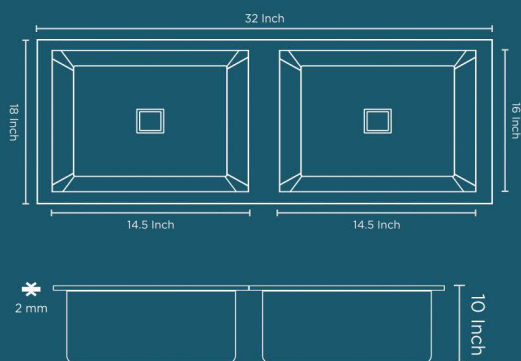

Overall Size - 30" x 18" x 10"

Bowl Size - 28" x 16"

Finish - Matt

MRP. : 8800 /-

GALAXY
series

305

HAND CRAFTED SINK

SINGLE BOWL R-10

Overall Size - 32" x 18" x 10"

Bowl Size - 30" x 16"

Finish - Matt

MRP. : 9150 /-

GALAXY
series

306

SELLOR

HAND CRAFTED SINK

DOUBLE BOWL R-10

Overall Size - 32" x 18" x 10"

Bowl Size - 14.50" x 16" / 14.50" x 16"

Finish - Matt

MRP : 12500 /-

GALAXY
series

304

BELLOR

HAND CRAFTED SINK

DOUBLE BOWL R-10

Overall Size - 37" x 18" x 10"

Bowl Size - 17" x 16"

Finish - Matt

MRP. : 13500 /-

GALAXY
series

302