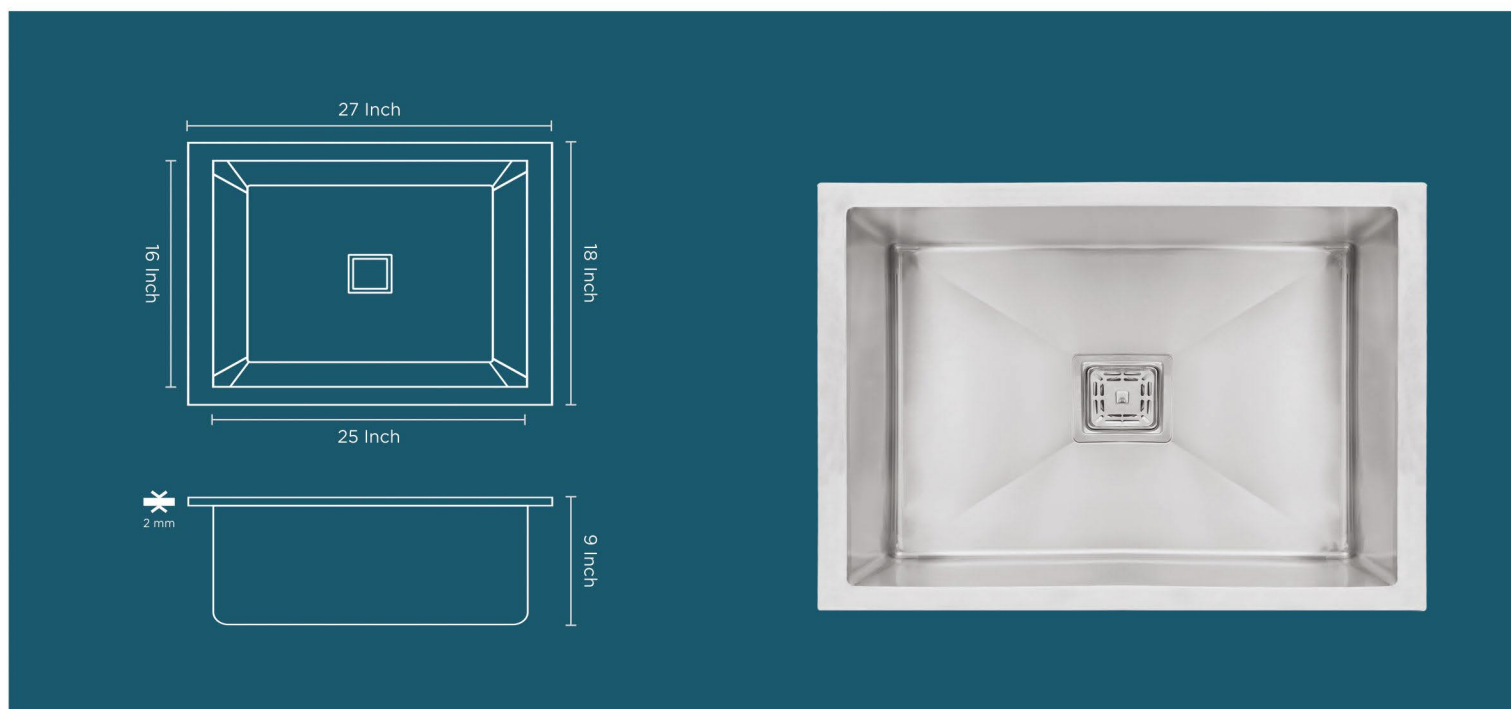

HAND CRAFTED SINK

SINGLE BOWL R-10

Overall Size - 27" x 18" x 9"

Bowl Size - 25" x 16"

Finish - Matt

MRP. : 5450 /-