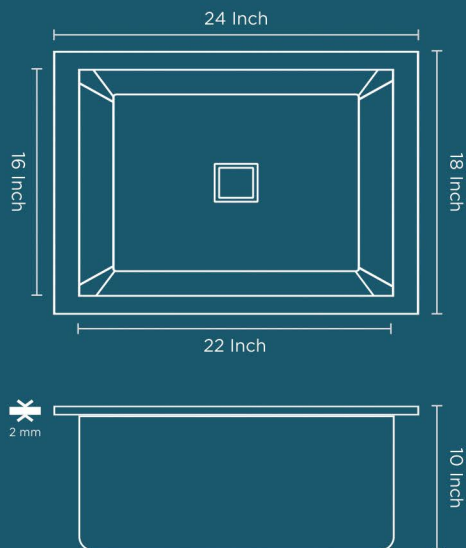

HAND CRAFTED SINK

SINGLE BOWL R-10

Overall Size - 24" x 18" x 10"

Bowl Size - 22" x 16"

Finish - Matt

MRP. : 5270 /-

MILANO
series

201