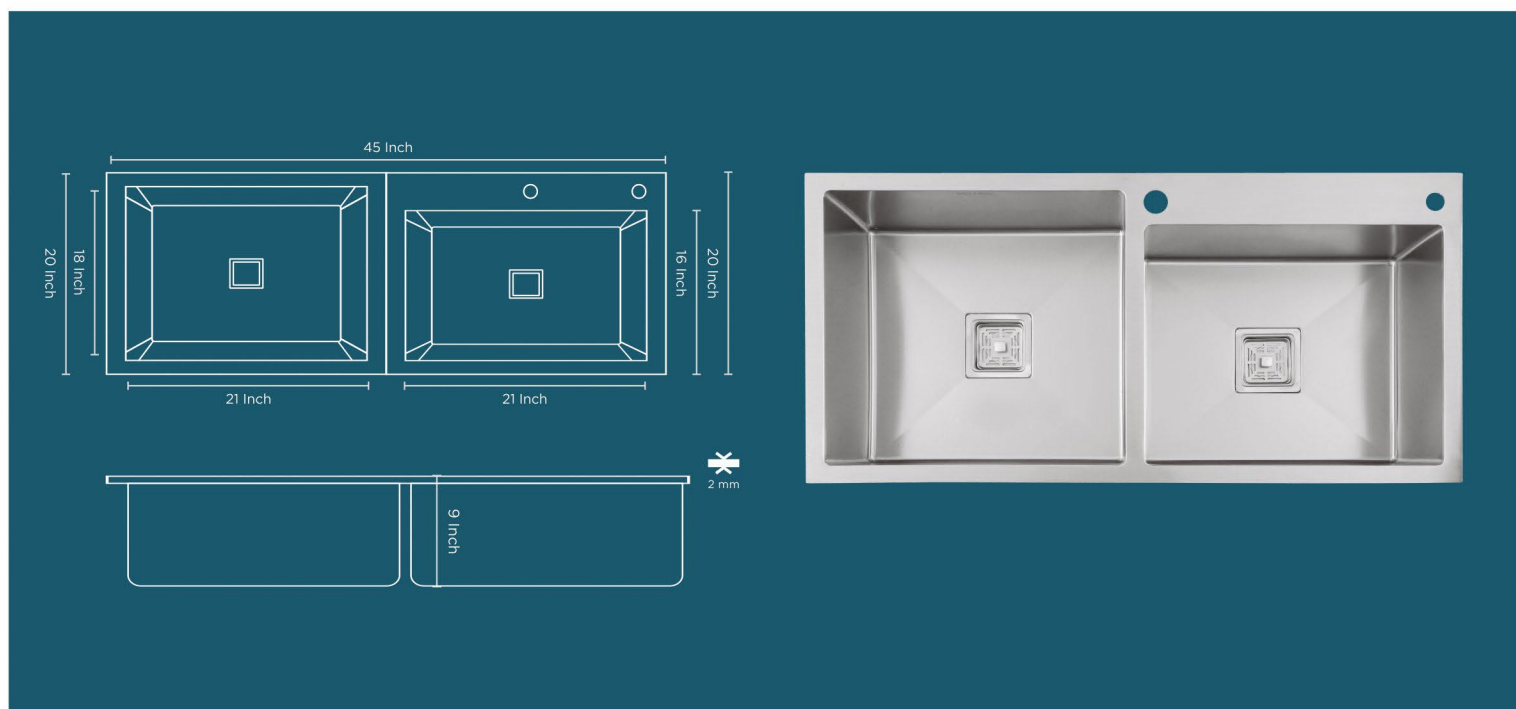

Finish - Matt

MRP. : 8250 /-

HAND CRAFTED SINK

TAP HOLE DOUBLE BOWL R-10

Overall Size - 37" x 18" x 9"

Bowl Size - 17"x16"/ 17"x14"

Finish - Matt

MRP. : 8650 /-

HAND CRAFTED SINK

TAP HOLE DOUBLE BOWL R-10

Overall Size - 45" x 20" x 9"

Bowl Size - 21"x18" / 21"x16"

Finish - Matt

MRP. : 9350 /-

All accessories are included with sink.

Model Name - BASKET
MRP. : 320 /-

2mm frame is used in sink. The embodiment of thicker frame gives more strength and solid look. We assure a durable sink and a great look.

10mm corner

Fresh, geometric design offers straight sidewalls and a flat bottom for a modern look and more usable space inside the sink. Items sit flat in the bottom of the sink, and glassware is less likely to tip over and break tight 10mm corners are easy to clean.