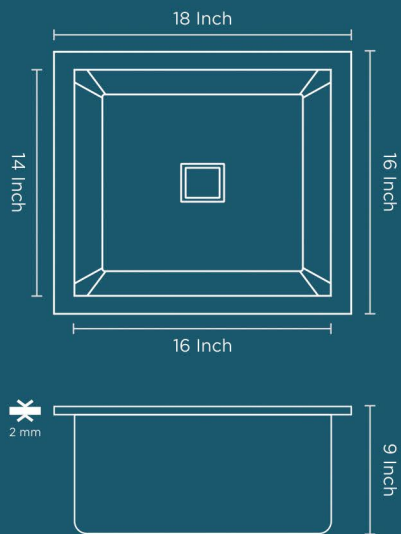

HAND CRAFTED SINK

SINGLE BOWL R-10

Overall Size - 18" x 16" x 9"

Bowl Size - 16" x 14"

Finish - Matt

MRP. : 3890 /-