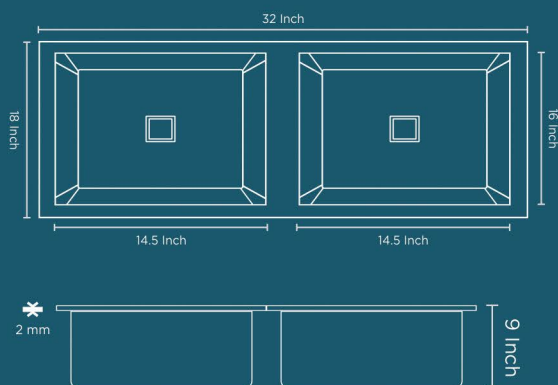

HAND CRAFTED SINK

SINGLE BOWL R-10

Overall Size - 32" x 18" x 9"

Bowl Size - 30" x 16"

Finish - Matt

MRP. : 6350 /-

SELLOR

HAND CRAFTED SINK

DOUBLE BOWL R-10

Overall Size - 32" x 18" x 9"

Bowl Size - 14.50" x 16" / 14.50" x 16"

Finish - Matt

MRP. : 8100 /-

ARONA
series

106

HAND CRAFTED SINK

DOUBLE BOWL R-10

Overall Size - 37" x 18" x 09"

Bowl Size - 17" x 16"

Finish - Matt

MRP. : 8500 /-

ARONA
series

107

HAND CRAFTED SINK

DOUBLE BOWL R-10

Overall Size - 45" x 20" x 09"

Bowl Size - 21" x 18" / 21" x 18"

Finish - Matt

MRP. : 9200 /-

ARONA
series

108

BELLOR