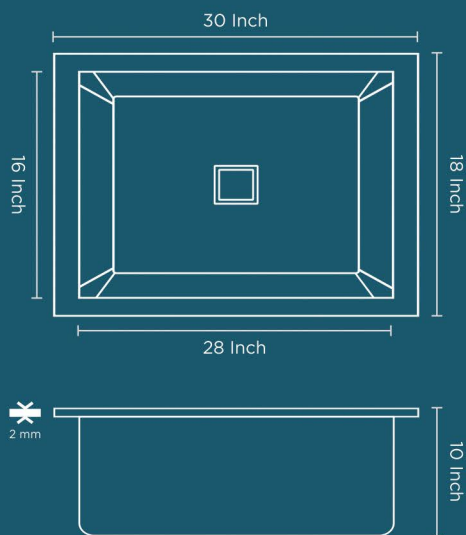

DOUBLE BOWL R-10

Overall Size - 45" x 20" x 09"

Bowl Size - 21" x 18" / 21" x 18"

Finish - Matt

MRP. : 9200 /-

ARONA
series

108

BELLOR

Overall Size - 27" x 20" x 10"

Bowl Size - 25" x 18"

Finish - Matt

MRP. : 8850 /-

GALAXY
series

309

HAND CRAFTED SINK

SINGLE BOWL R-10

Overall Size - 30" x 18" x 10"

Bowl Size - 28" x 16"

Finish - Matt

MRP. : 8800 /-

GALAXY
series

305

HAND CRAFTED SINK

SINGLE BOWL R-10

DOUBLE BOWL R-10

Overall Size - 32" x 18" x 10"

Bowl Size - 14.50" x 16" / 14.50" x 16"

Finish - Matt

MRP : 12500 /-

GALAXY
series

304

BELLOR