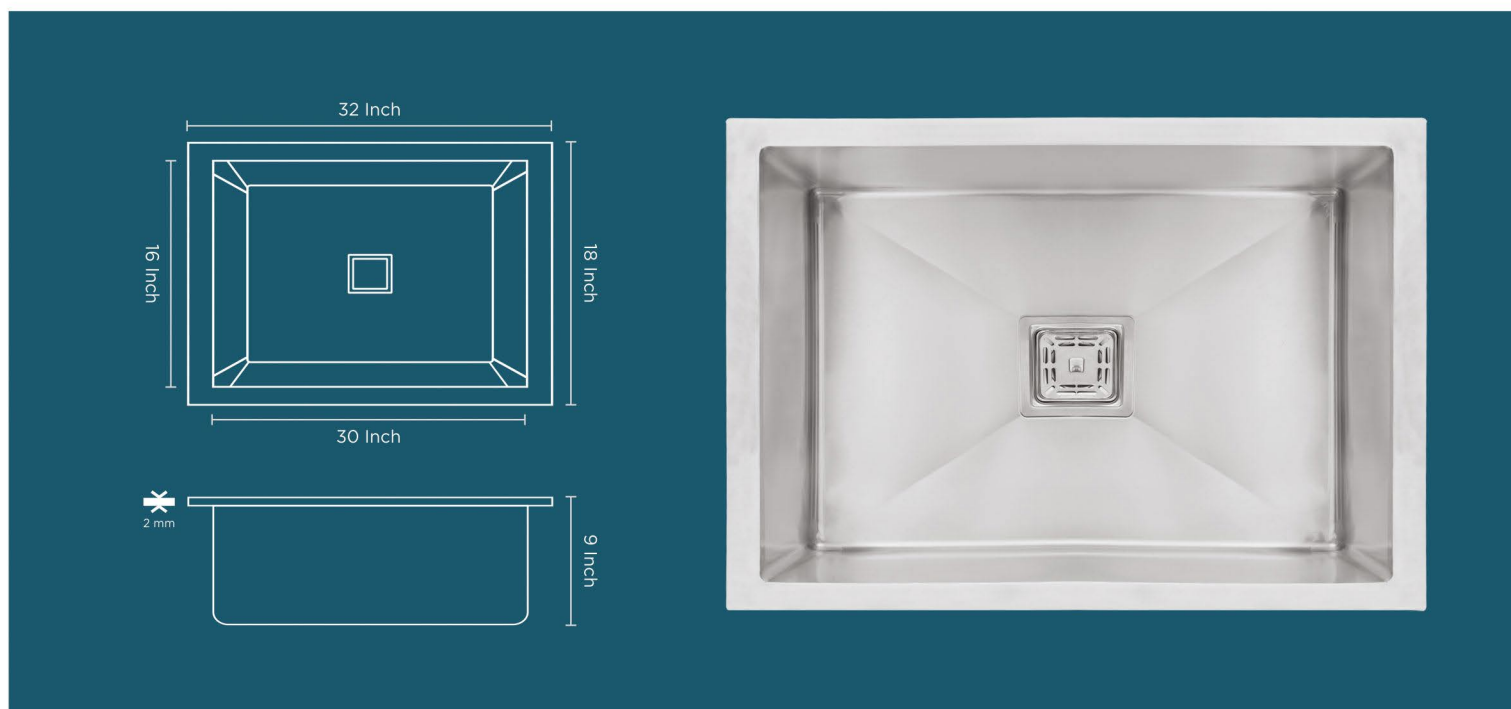

MRP. : 5450 /-

SELLOR

HAND CRAFTED SINK

SINGLE BOWL R-10

Overall Size - 30" x 18" x 9"

Bowl Size - 28" x 16"

Finish - Matt

MRP. : 5700 /-