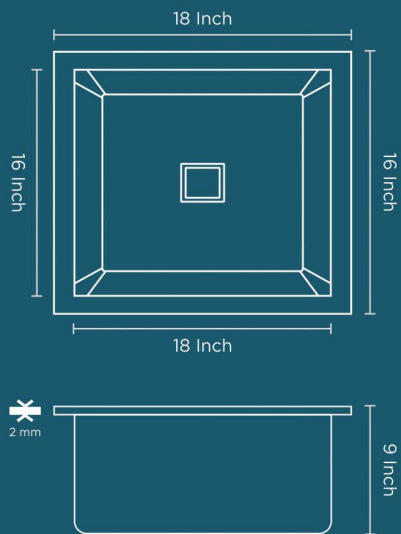

INDEX

ARONA series 01	MILANO series 31	GALAXY series 33
SKY series 51	ACCESSORIES 59	

HAND CRAFTED SINK

SINGLE BOWL R-10

Overall Size - 18" x 16" x 9"

Bowl Size - 16" x 14"

Finish - Matt

MRP. : 3890 /-

HAND CRAFTED SINK

SINGLE BOWL R-10

Overall Size - 18" x 18" x 9"

Bowl Size - 16" x 16"

Finish - Matt

MRP. : 3970 /-

ARONA
series

114

DOUBLE BOWL R-10

Overall Size - 32" x 18" x 9"

Bowl Size - 14.50" x 16" / 14.50" x 16"

Finish - Matt

MRP. : 8100 /-

ARONA
series

106

HAND CRAFTED SINK

DOUBLE BOWL R-10

Overall Size - 45" x 20" x 09"

Bowl Size - 21" x 18" / 21" x 18"

Finish - Matt

MRP. : 9200 /-

ARONA
series

108

BELLOR