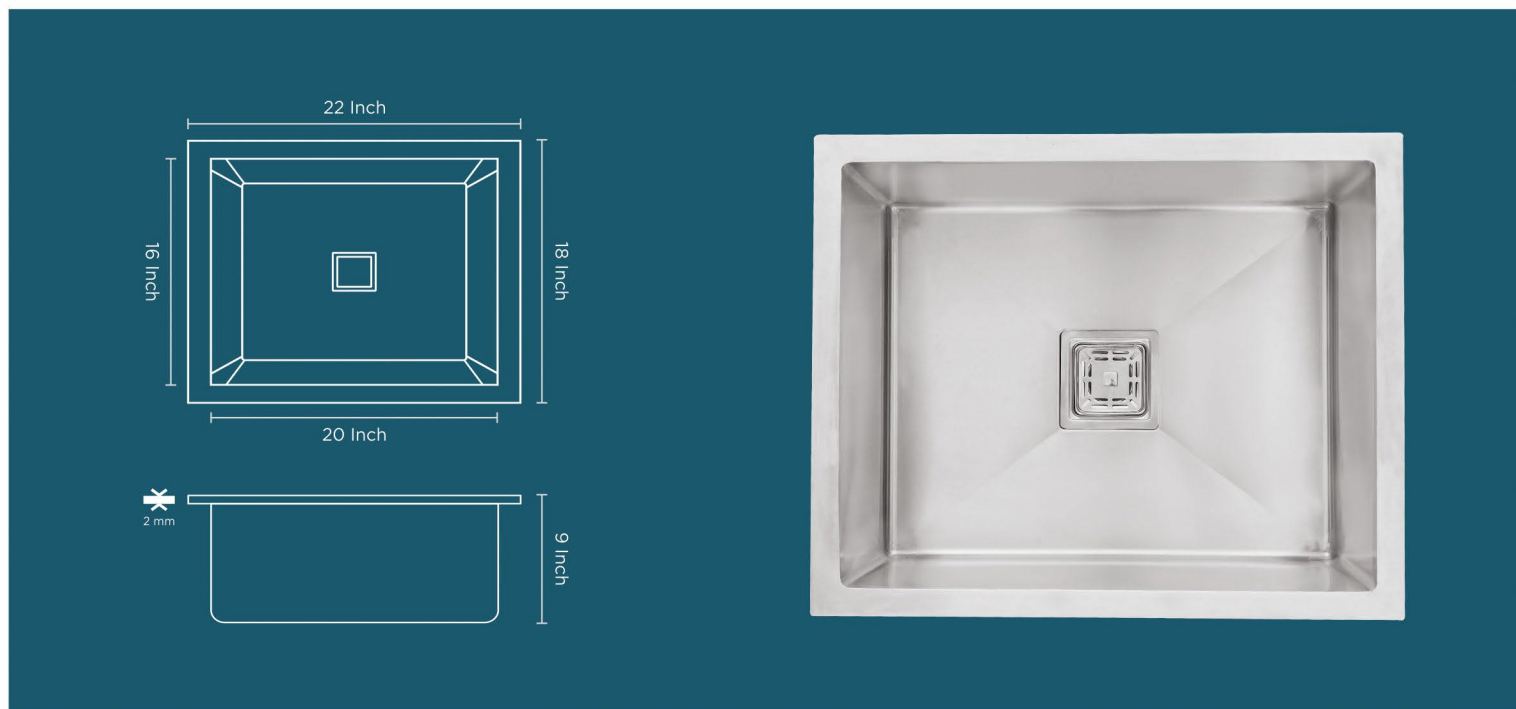

HAND CRAFTED SINK

SINGLE BOWL R-10

Overall Size - 22" x 18" x 9"

Bowl Size - 20" x 16"

Finish - Matt

MRP. : 4320 /-