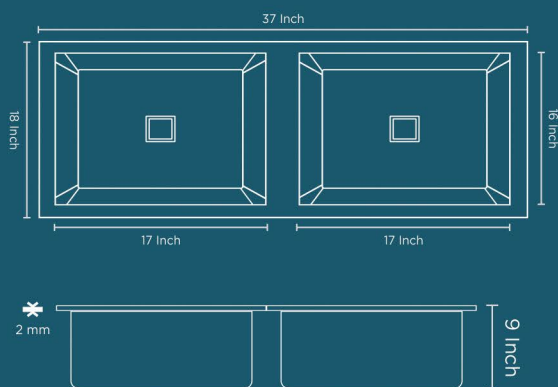

DOUBLE BOWL R-10

Overall Size - 32" x 18" x 9"

Bowl Size - 14.50" x 16" / 14.50" x 16"

Finish - Matt

MRP. : 8100 /-

ARONA
series

106

HAND CRAFTED SINK

DOUBLE BOWL R-10

Overall Size - 37" x 18" x 09"

Bowl Size - 17" x 16"

Finish - Matt

MRP. : 8500 /-

ARONA
series

107

HAND CRAFTED SINK

DOUBLE BOWL R-10

Overall Size - 45" x 20" x 09"

Bowl Size - 21" x 18" / 21" x 18"

Finish - Matt

MRP. : 9200 /-

ARONA
series

108

BELLOR

DOUBLE BOWL R-10

Overall Size - 32" x 18" x 10"

Bowl Size - 14.50" x 16" / 14.50" x 16"

Finish - Matt

MRP : 12500 /-

GALAXY
series

304

BELLOR