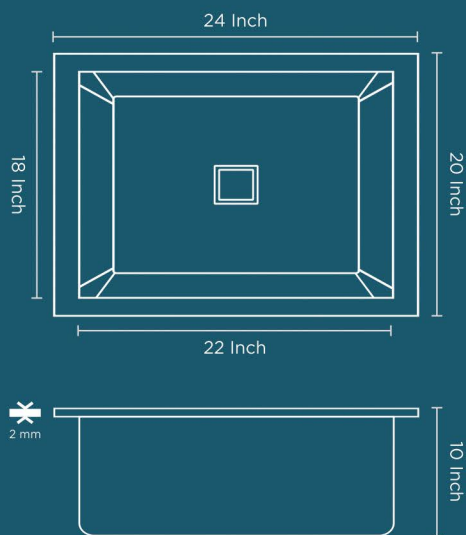

HAND CRAFTED SINK

SINGLE BOWL R-10

Overall Size - 24" x 20" x 10"

Bowl Size - 22" x 18"

Finish - Matt

MRP. : 8550 /-

GALAXY
series

308